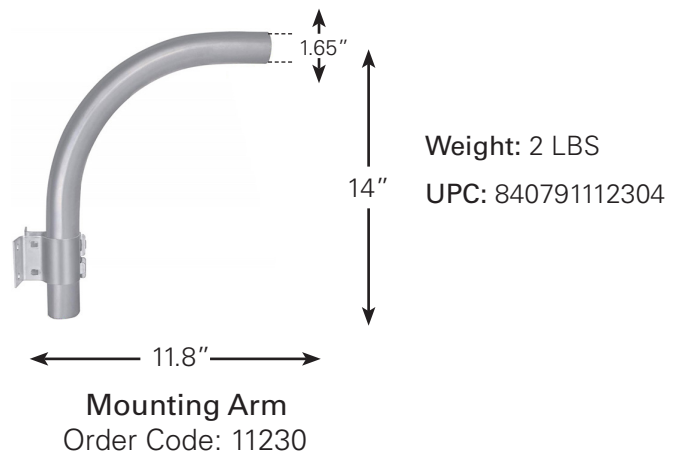

OPTIONAL ACCESSORIES

Easily access our DLC qualified products with rebates in your area.

ACCESS IT HERE: [Rebate Finder - LEDYard Light](#)

www.earthtronics.com/rebate-finder/catalog/