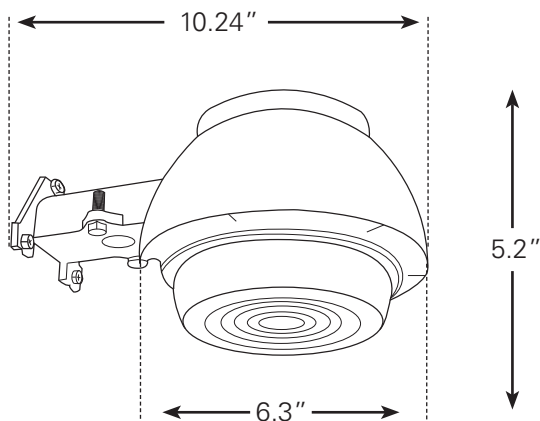

PRODUCT DIMENSIONS