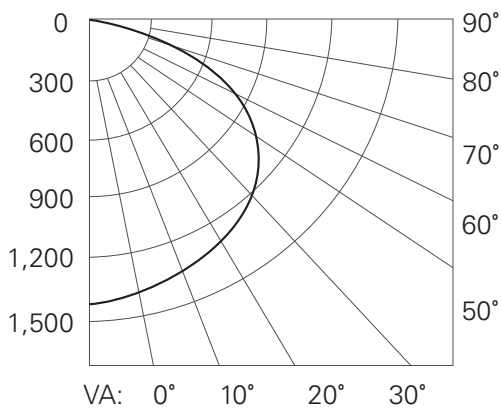

Master Carton Qty: 4

Dimensions:

15.55" Length x 12" Width x 2.50" Height

Weight: 12.32 LBS

UPC: 84079111186400

LIGHT DISTRIBUTION CURVE

CONE OF LIGHT

40 Watt