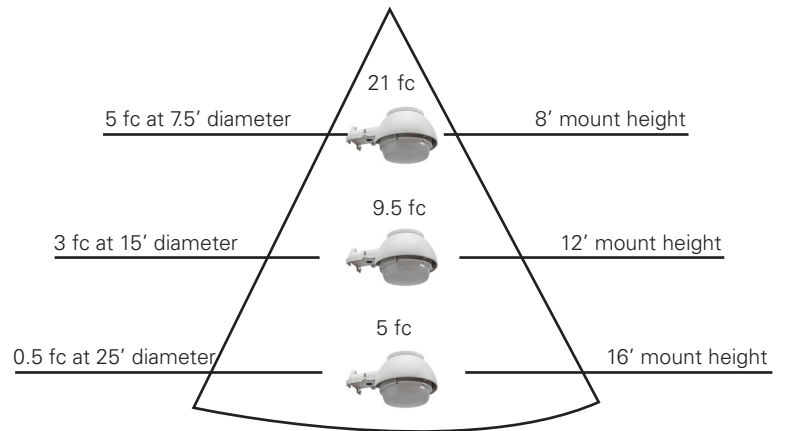

Master Carton Qty: 4

Dimensions:

15.55" Length x 12" Width x 2.50" Height

Weight: 12.32 LBS

UPC: 84079111186400

LIGHT DISTRIBUTION CURVE

CONE OF LIGHT

40 Watt